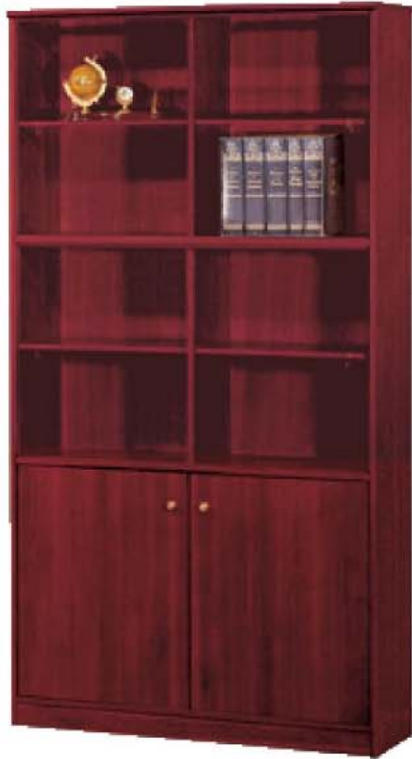

ARTEK

#BC888MGH BOOK CASE
32³/₄"WX11³/₄"DX71"H
COLOR:MAHOGANY