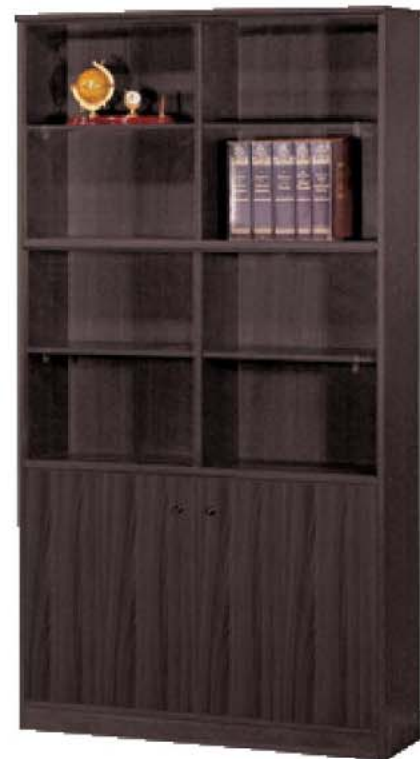

#BC888CB BOOK CASE
32³/₄"WX11³/₄"DX71"H
COLOR:COFFEE BEAN

*ALL MEASUREMENTS ARE APPROX.