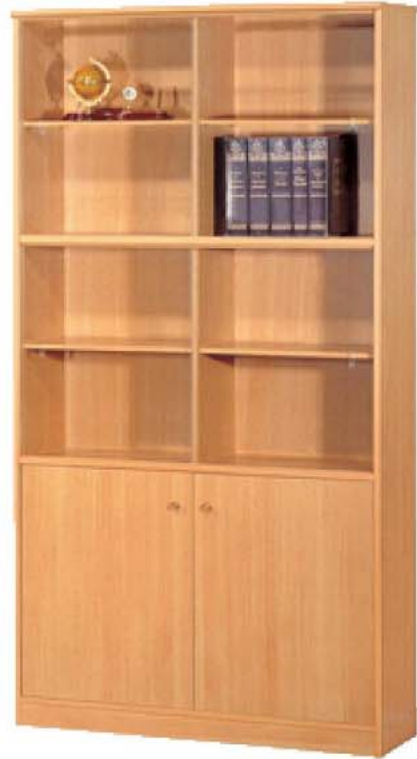

#BC888BE BOOK CASE
32³/₄"WX11³/₄"DX71"H
COLOR:BEECH