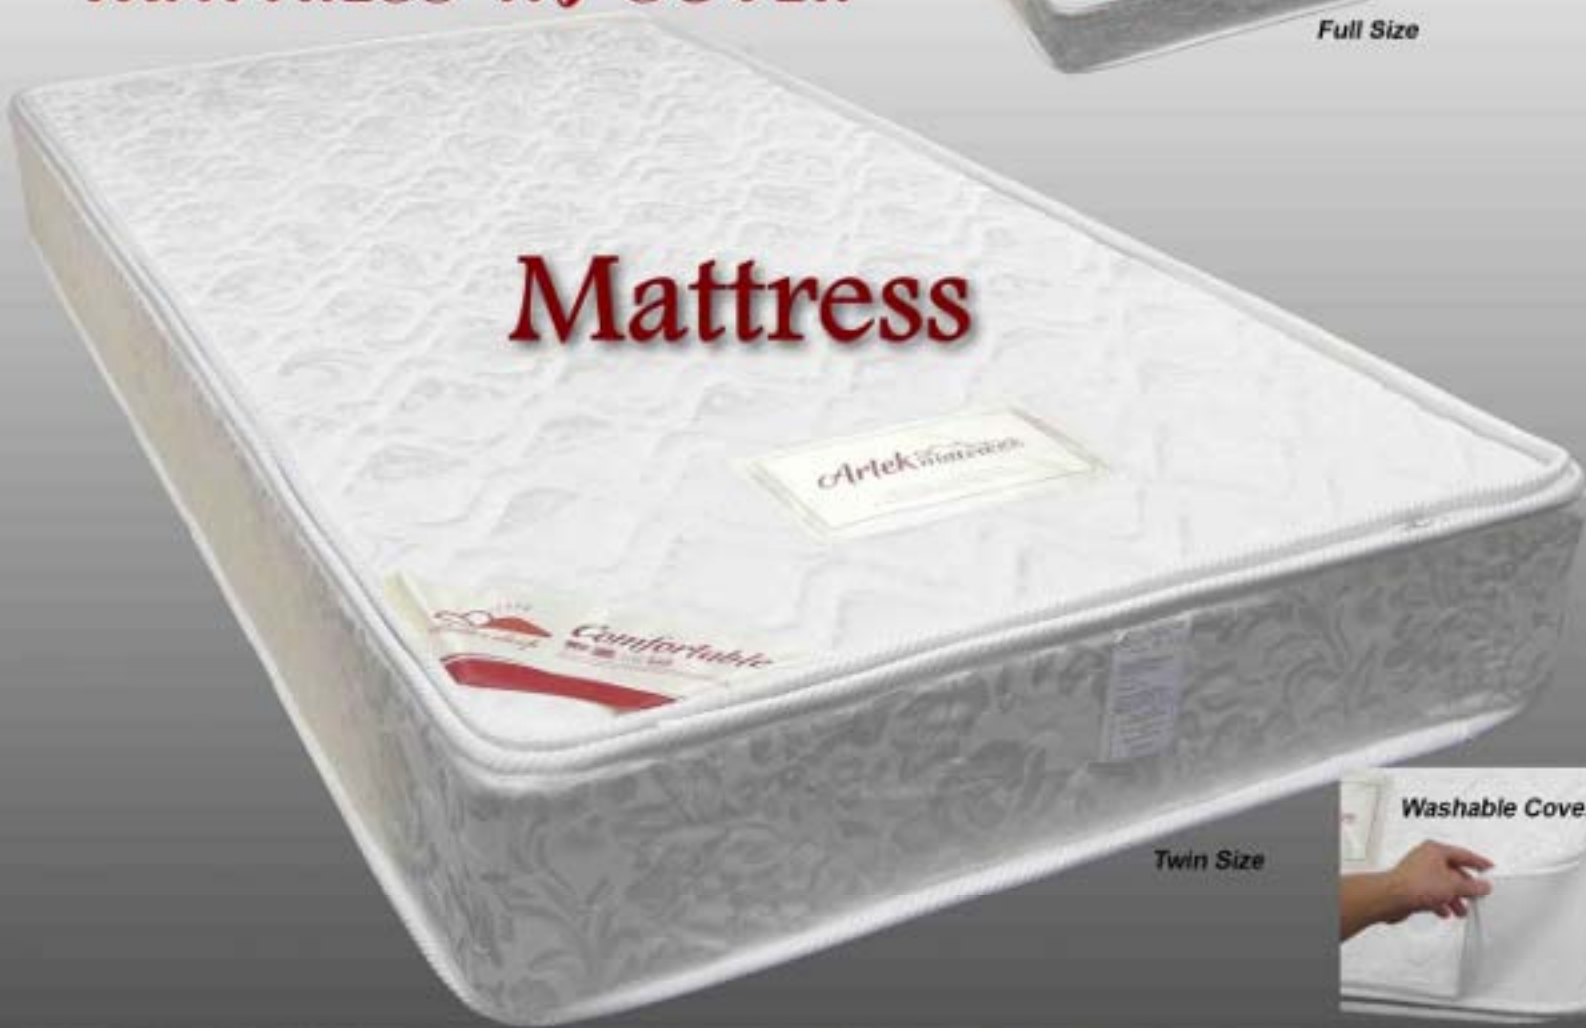

Artek
Express Corp.

EXTRA-FIRM
MATTRESS W/COVER